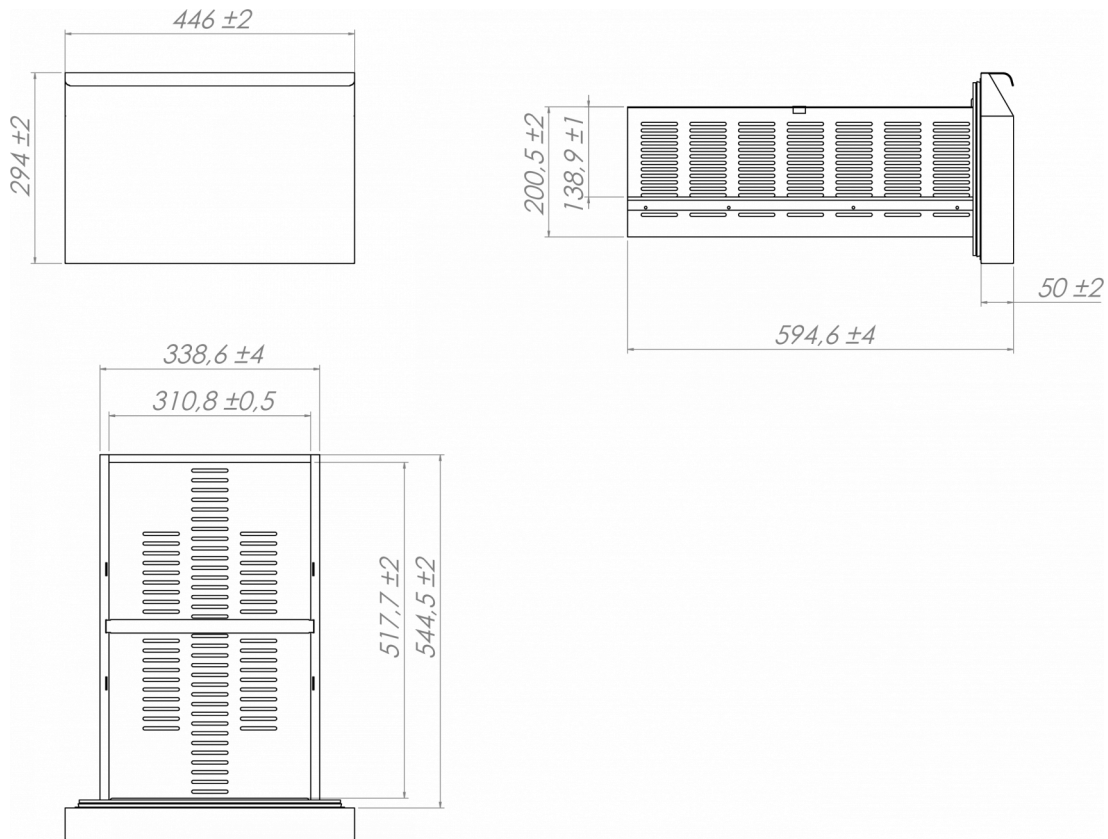

HOSHIZAKI

ADVANCE ACR-130DG-22-RRS-L1

HOSHIZAKI

Hoshizaki Belgium
Hoshizaki Danmark
Hoshizaki Deutschland
Hoshizaki France
Hoshizaki Iberia
Hoshizaki Italia
Hoshizaki Middle East

info@hoshizaki.nl
info@hoshizaki.dk
vertrieb@hoshizaki.de
info@hoshizaki.fr
info@hoshizaki.es
commerciale@hoshizaki.it
sales.ex@hoshizaki-europe.com

Hoshizaki Netherlands info@hoshizaki.nl
Hoshizaki Norge salg@hoshizaki.no
Hoshizaki Sverige orderSE@hoshizaki.dk
Hoshizaki UK uksales@hoshizaki.uk
Export countries sales.ex@hoshizaki-europe.com
Other countries sales.ex@hoshizaki-europe.com

www.hoshizaki-europe.com