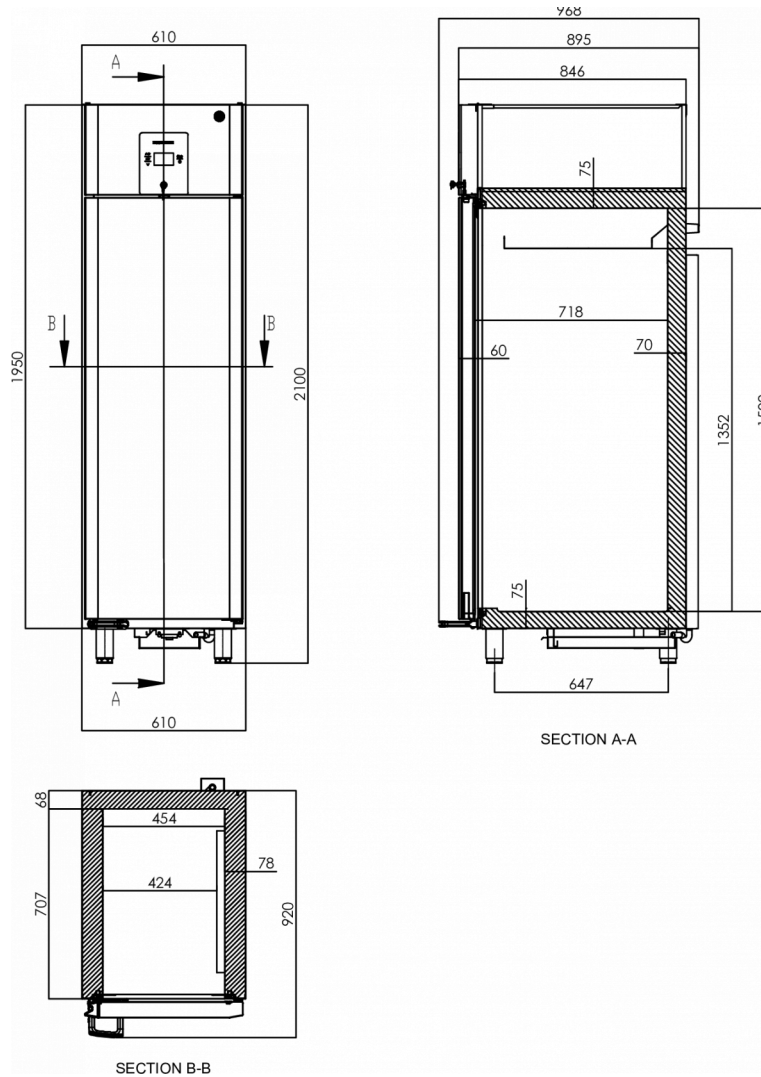

HOSHIZAKI

Baker SF 550 L DR

TECHNICAL SPECIFICATIONS

Bakery tray size (mm)	Temperature range	Volume, gross	Power supply	Connection load	Climate class	Ref. capacity (at -30°C)
400 x 600	-30/+10°C	480 l	230V, 50Hz	680 W	5 (max. ambient 40°C w/ 40% RH)	882 W

SHIPPING SPECIFICATIONS

Width (packed)	Depth (packed)	Height (packed)	Volume (packed)	Gross weight	Width	Depth	Height	Height including legs (minimum)	Height including legs (maximum)	Net weight
700 mm	980 mm	2,270 mm	1.56 m³	140 kg	610 mm	895 mm	1,950 mm	2,080 mm	2,130 mm	124 kg

Disclaimer: Every effort has been made to ensure that the information contained in this spec sheet is accurate at the time of publishing. Hoshizaki Europe BV assumes no responsibility or liability for typographical errors or omissions or for any misinterpretation of the information within the publication and reserves the right to change without notice.

Hoshizaki Belgium
Hoshizaki Danmark
Hoshizaki Deutschland
Hoshizaki France
Hoshizaki Iberia
Hoshizaki Italia
Hoshizaki Middle East

info@hoshizaki.nl
info@hoshizaki.dk
vertrieb@hoshizaki.de
info@hoshizaki.fr
info@hoshizaki.es
commerciale@hoshizaki.it
sales.ex@hoshizaki-europe.com

Hoshizaki Netherlands info@hoshizaki.nl
Hoshizaki Norge salg@hoshizaki.no
Hoshizaki Sverige orderSE@hoshizaki.dk
Hoshizaki UK uksales@hoshizaki.uk
Export countries sales.ex@hoshizaki-europe.com
Other countries sales.ex@hoshizaki-europe.com

www.hoshizaki-europe.com