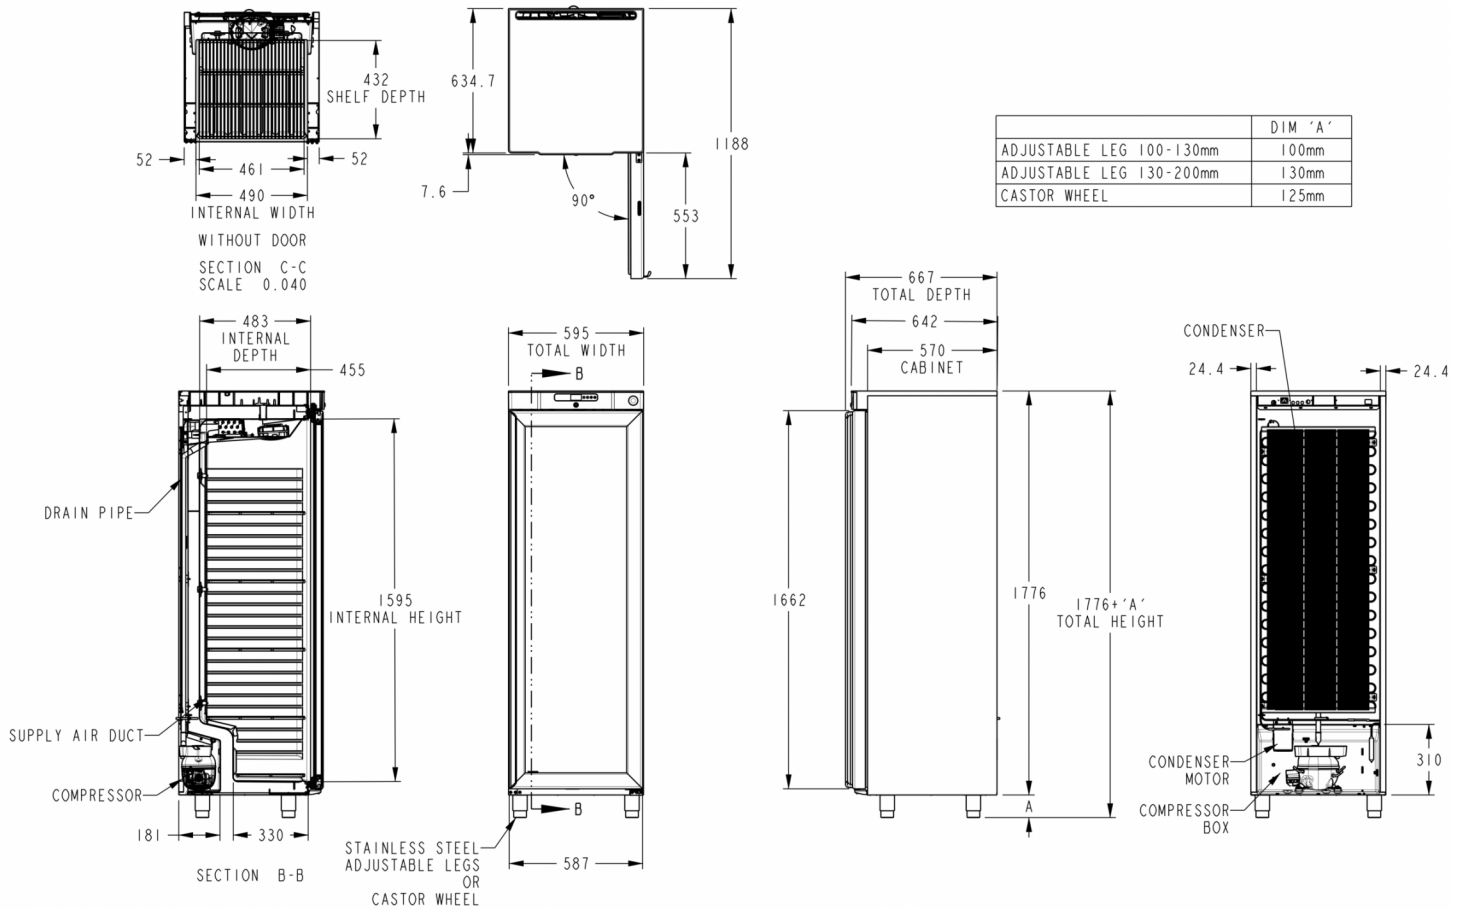

HOSHIZAKI

COMPACT FG420L L1 DR G E

TECHNICAL SPECIFICATIONS

Temperature range	Shelf size	Volume, gross	Net usable volume	Power supply	Connection load	Climate class	Sound level	Ref. capacity (at -25°C)
-19/-5°C	Shelf 483.8 x 433 mm	343 l	265 l	230V, 50Hz	140 W	3 (maximum ambient temperatures of 25 °C with 60% RH)	39.7 dB	217 W

SHIPPING SPECIFICATIONS

Width (packed)	Depth (packed)	Height (packed)	Volume (packed)	Gross weight	Width	Depth	Height	Height including legs (minimum)	Height including legs (maximum)	Net weight
614 mm	720 mm	2,027 mm	0.377 m³	110 kg	595 mm	667 mm	1,776 mm	1,876 mm	1,906 mm	97 kg

Disclaimer: Every effort has been made to ensure that the information contained in this spec sheet is accurate at the time of publishing. Hoshizaki Europe BV assumes no responsibility or liability for typographical errors or omissions or for any misinterpretation of the information within the publication and reserves the right to change without notice.

Hoshizaki Belgium
Hoshizaki Danmark
Hoshizaki Deutschland
Hoshizaki France
Hoshizaki Iberia
Hoshizaki Italia
Hoshizaki Middle East

info@hoshizaki.nl
info@hoshizaki.dk
vertrieb@hoshizaki.de
info@hoshizaki.fr
info@hoshizaki.es
commerciale@hoshizaki.it
sales.ex@hoshizaki-europe.com

Hoshizaki Netherlands info@hoshizaki.nl
Hoshizaki Norge salg@hoshizaki.no
Hoshizaki Sverige orderSE@hoshizaki.dk
Hoshizaki UK uksales@hoshizaki.uk
Export countries sales.ex@hoshizaki-europe.com
Other countries sales.ex@hoshizaki-europe.com

www.hoshizaki-europe.com