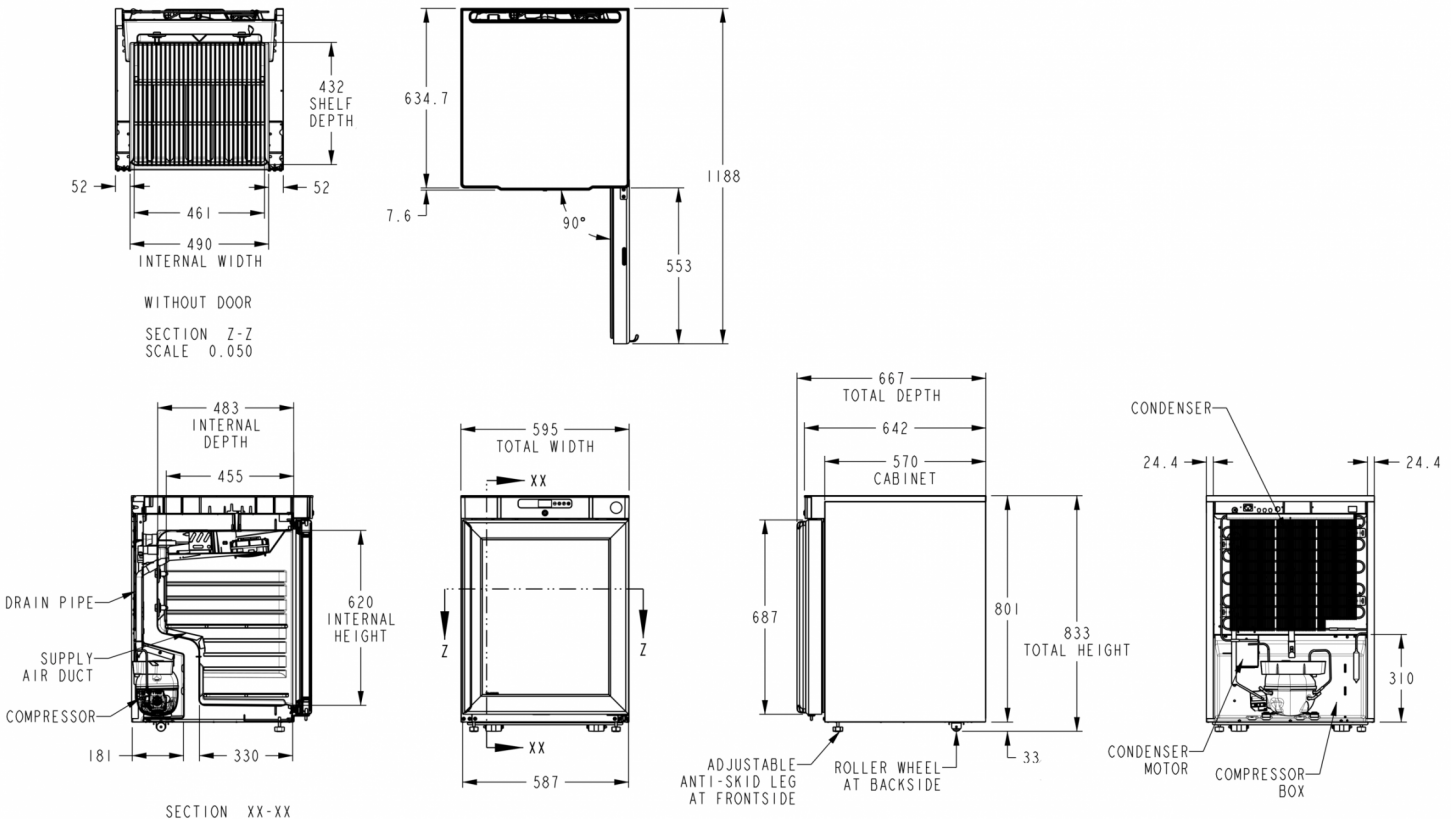

HOSHIZAKI

COMPACT KG220L DR G E

TECHNICAL SPECIFICATIONS

Temperature range	Shelf size	Volume, gross	Net usable volume	Power supply	Connection load	Climate class	Sound level	Ref. capacity (at -10°C)
+1/+12°C	Shelf 483.8 x 433 mm	123 l	77 l	230V, 50Hz	100 W	4 (max. ambient temp. of 30 °C with 55% RH)	38.8 dB(A)	82 W

SHIPPING SPECIFICATIONS

Width (packed)	Depth (packed)	Height (packed)	Volume (packed)	Gross weight	Width	Depth	Height	Net weight
614 mm	720 mm	997 mm	0.441 m³	58 kg	595 mm	667 mm	833 mm	44 kg

Disclaimer: Every effort has been made to ensure that the information contained in this spec sheet is accurate at the time of publishing. Hoshizaki Europe BV assumes no responsibility or liability for typographical errors or omissions or for any misinterpretation of the information within the publication and reserves the right to change without notice.

Hoshizaki Belgium
Hoshizaki Danmark
Hoshizaki Deutschland
Hoshizaki France
Hoshizaki Iberia
Hoshizaki Italia
Hoshizaki Middle East

info@hoshizaki.nl
info@hoshizaki.dk
vertrieb@hoshizaki.de
info@hoshizaki.fr
info@hoshizaki.es
commerciale@hoshizaki.it
sales.ex@hoshizaki-europe.com

Hoshizaki Netherlands info@hoshizaki.nl
Hoshizaki Norge salg@hoshizaki.no
Hoshizaki Sverige orderSE@hoshizaki.dk
Hoshizaki UK uksales@hoshizaki.uk
Export countries sales.ex@hoshizaki-europe.com
Other countries sales.ex@hoshizaki-europe.com

www.hoshizaki-europe.com