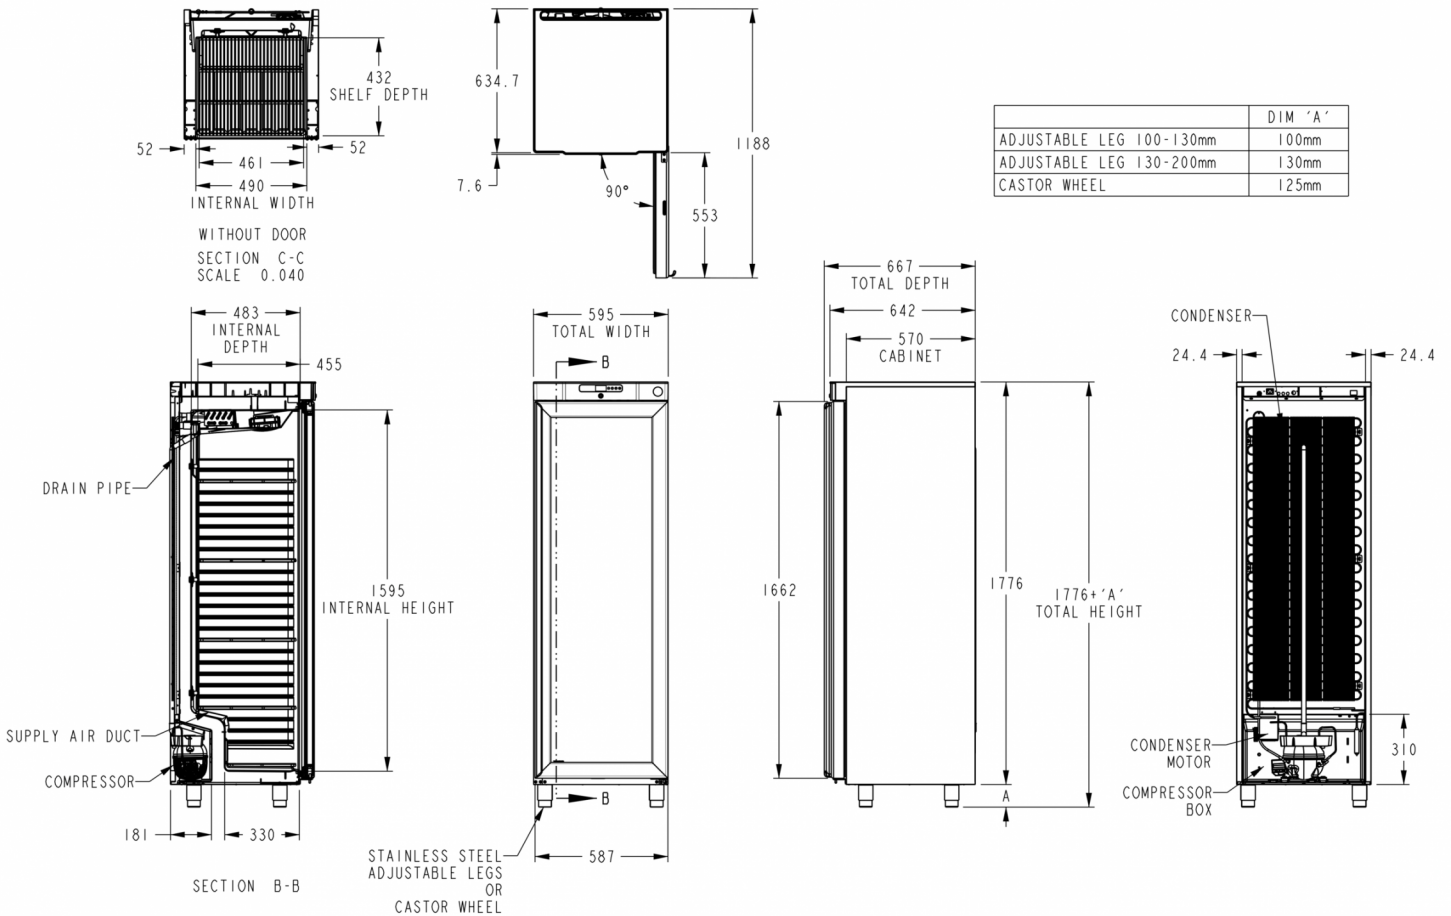

HOSHIZAKI

COMPACT KG420L L1 DR G E

TECHNICAL SPECIFICATIONS

Temperature range	Shelf size	Volume, gross	Net usable volume	Power supply	Connection load	Climate class	Sound level	Ref. capacity (at -10°C)
+1/+12°C	Shelf 483.8 x 433 mm	343 l	265 l	230V, 50Hz	130 W	4 (max. ambient temp. of 30 °C with 55% RH)	39.8 dB(A)	122 W

SHIPPING SPECIFICATIONS

Width (packed)	Depth (packed)	Height (packed)	Volume (packed)	Gross weight	Width	Depth	Height	Height including legs (minimum)	Height including legs (maximum)	Net weight
614 mm	720 mm	2,037 mm	0.377 m³	99 kg	595 mm	667 mm	1,776 mm	1,876 mm	1,906 mm	89 kg

Disclaimer: Every effort has been made to ensure that the information contained in this spec sheet is accurate at the time of publishing. Hoshizaki Europe BV assumes no responsibility or liability for typographical errors or omissions or for any misinterpretation of the information within the publication and reserves the right to change without notice.

Hoshizaki Belgium
Hoshizaki Danmark
Hoshizaki Deutschland
Hoshizaki France
Hoshizaki Iberia
Hoshizaki Italia
Hoshizaki Middle East

info@hoshizaki.nl
info@hoshizaki.dk
vertrieb@hoshizaki.de
info@hoshizaki.fr
info@hoshizaki.es
commerciale@hoshizaki.it
sales.ex@hoshizaki-europe.com

Hoshizaki Netherlands info@hoshizaki.nl
Hoshizaki Norge salg@hoshizaki.no
Hoshizaki Sverige orderSE@hoshizaki.dk
Hoshizaki UK uksales@hoshizaki.uk
Export countries sales.ex@hoshizaki-europe.com
Other countries sales.ex@hoshizaki-europe.com

www.hoshizaki-europe.com