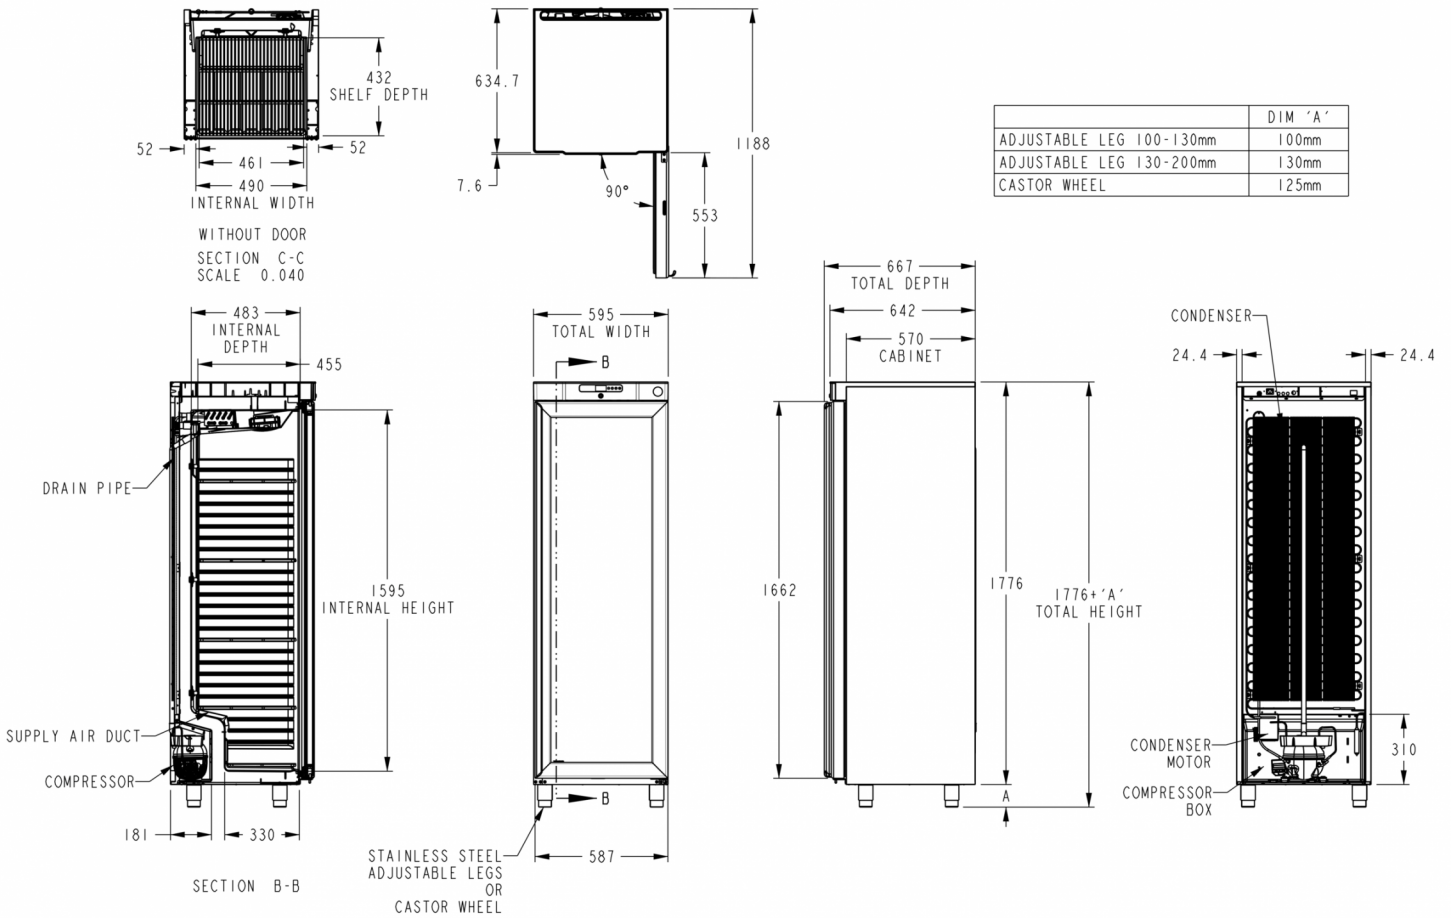

HOSHIZAKI

COMPACT KG420R L1 DR G E

TECHNICAL SPECIFICATIONS

Temperature range	Shelf size	Volume, gross	Net usable volume	Power supply	Connection load	Climate class	Sound level	Ref. capacity (at -10°C)
+1/+12°C	Shelf 483.8 x 433 mm	343 l	265 l	230V, 50Hz	130 W	4 (max. ambient temp. of 30 °C with 55% RH)	39.8 dB(A)	122 W

SHIPPING SPECIFICATIONS

Width (packed)	Depth (packed)	Height (packed)	Volume (packed)	Gross weight	Width	Depth	Height	Height including legs (minimum)	Height including legs (maximum)	Net weight
614 mm	720 mm	2,037 mm	0.377 m³	99 kg	595 mm	667 mm	1,776 mm	1,876 mm	1,906 mm	89 kg

Disclaimer: Every effort has been made to ensure that the information contained in this spec sheet is accurate at the time of publishing. Hoshizaki Europe BV assumes no responsibility or liability for typographical errors or omissions or for any misinterpretation of the information within the publication and reserves the right to change without notice.

Hoshizaki Belgium
Hoshizaki Danmark
Hoshizaki Deutschland
Hoshizaki France
Hoshizaki Iberia
Hoshizaki Italia
Hoshizaki Middle East

info@hoshizaki.nl
info@hoshizaki.dk
vertrieb@hoshizaki.de
info@hoshizaki.fr
info@hoshizaki.es
commerciale@hoshizaki.it
sales.ex@hoshizaki-europe.com

Hoshizaki Netherlands info@hoshizaki.nl
Hoshizaki Norge salg@hoshizaki.no
Hoshizaki Sverige orderSE@hoshizaki.dk
Hoshizaki UK uksales@hoshizaki.uk
Export countries sales.ex@hoshizaki-europe.com
Other countries sales.ex@hoshizaki-europe.com

www.hoshizaki-europe.com