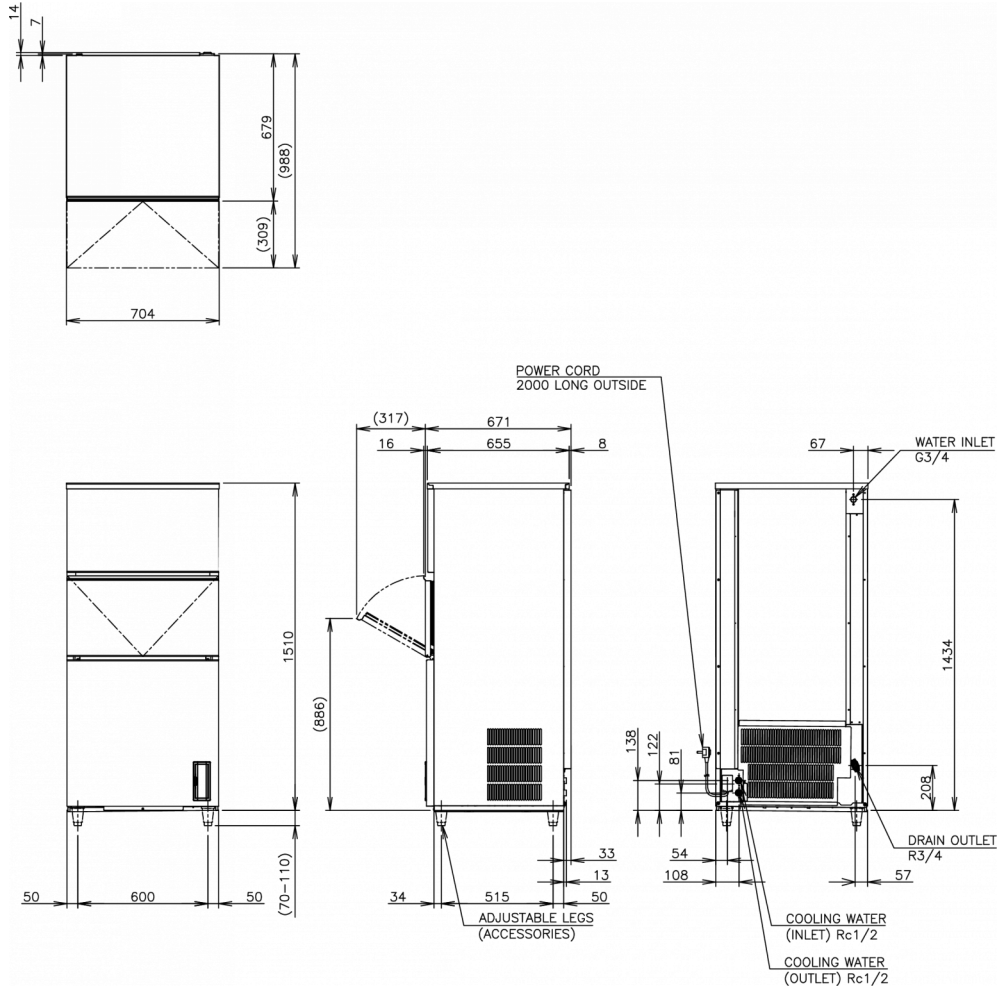

HOSHIZAKI

IM-240WPE-U-23

TECHNICAL SPECIFICATIONS

Cooling system	Power supply	Electrical circuit breaker protection	Heat Rejection (AT 32°C, WT 21°C)	Production Capacity (kg/24h) - AT 10°C, WT 10°C	Production Capacity (kg/24h) - AT 21°C, WT 15°C	Production Capacity (kg/24h) - AT 32°C, WT 21°C
Water Cooled	1/220 - 240V/50Hz	5 A	1.54 kW	190	175	165

SHIPPING SPECIFICATIONS

Width (packed)	Depth (packed)	Height (packed)	Volume (packed)	Gross weight	Width	Depth	Height	Dimensions legs	Net weight
805 mm	760 mm	1,684 mm	1.03 m³	114 kg	704 mm	665 mm	1,510 mm	for legs add 70-110mm	101 kg

Disclaimer: Every effort has been made to ensure that the information contained in this spec sheet is accurate at the time of publishing. Hoshizaki Europe BV assumes no responsibility or liability for typographical errors or omissions or for any misinterpretation of the information within the publication and reserves the right to change without notice.

Please observe: This type of icemaker is on special order only. Please take longer lead times into consideration.

Hoshizaki Belgium
Hoshizaki Danmark
Hoshizaki Deutschland
Hoshizaki France
Hoshizaki Iberia
Hoshizaki Italia
Hoshizaki Middle East

info@hoshizaki.nl
info@hoshizaki.dk
vertrieb@hoshizaki.de
info@hoshizaki.fr
info@hoshizaki.es
commerciale@hoshizaki.it
sales.ex@hoshizaki-europe.com

Hoshizaki Netherlands info@hoshizaki.nl
Hoshizaki Norge salg@hoshizaki.no
Hoshizaki Sverige orderSE@hoshizaki.dk
Hoshizaki UK uksales@hoshizaki.uk
Export countries sales.ex@hoshizaki-europe.com
Other countries sales.ex@hoshizaki-europe.com

www.hoshizaki-europe.com