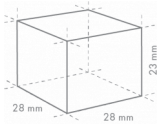

HOSHIZAKI

IM-240WPE-U-23

Cuber, Self Contained

Production Capacity (kg/24h) - AT 10°C, WT 10°C: 190

Storage bin capacity: 110 kg

ICE TYPE: Medium cubes - 23

Cube Size: **M-23**
Weight: 17 g

ACCESSORIES INCLUDED

SHIPPING SPECIFICATIONS

Width (packed)	Depth (packed)	Height (packed)	Volume (packed)	Gross weight	Width	Depth	Height	Dimensions legs	Net weight
805 mm	760 mm	1,684 mm	1.03 m ³	114 kg	704 mm	665 mm	1,510 mm	for legs add 70-110mm	101 kg