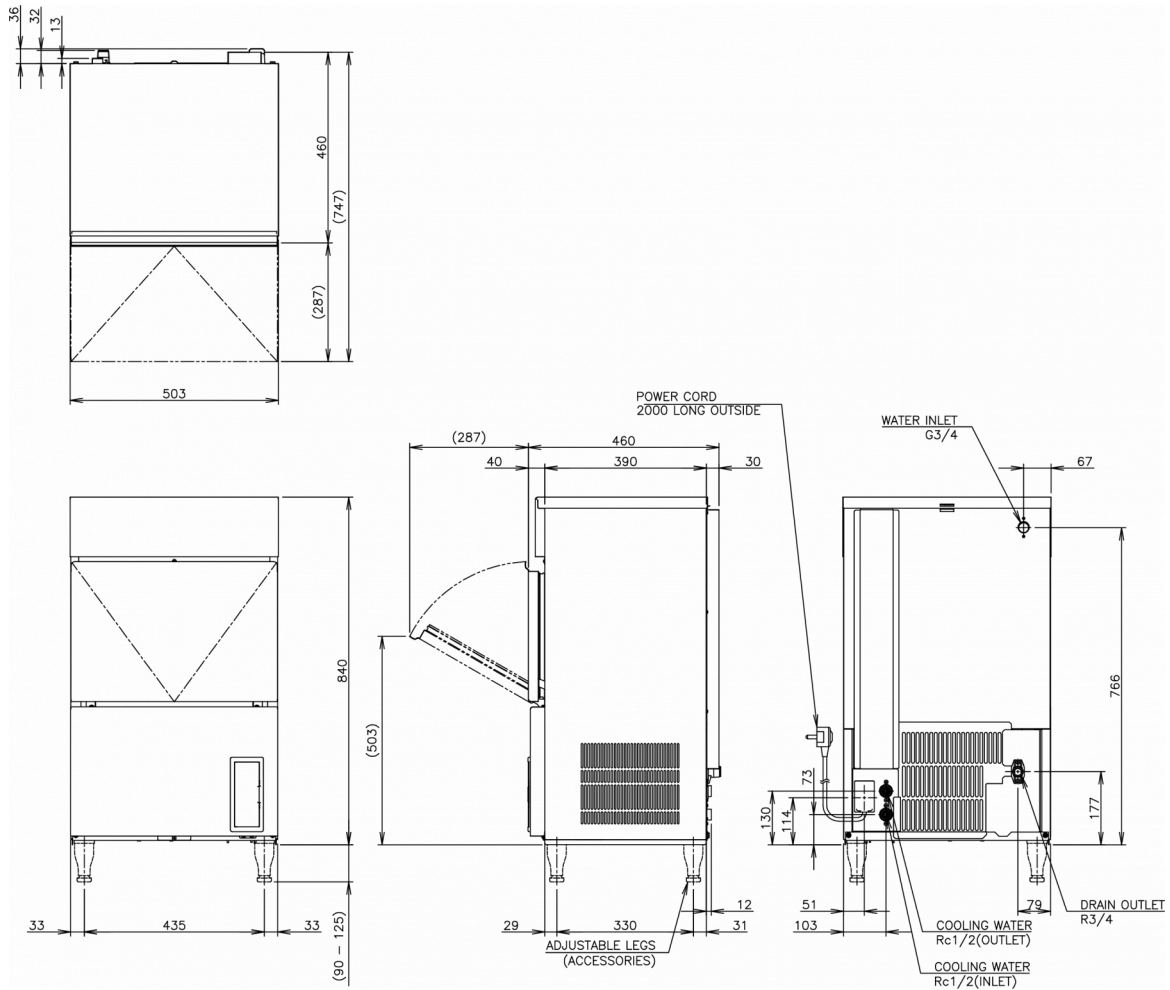

HOSHIZAKI

IM-45WPE-U-25

TECHNICAL SPECIFICATIONS

Cooling system	Power supply	Electrical circuit breaker protection	Heat Rejection (AT 32°C, WT 21°C)	Production Capacity (kg/24h) - AT 10°C, WT 10°C	Production Capacity (kg/24h) - AT 21°C, WT 15°C	Production Capacity (kg/24h) - AT 32°C, WT 21°C
Water Cooled	1/220 - 240V/50Hz	5 A	0.44 kW	47	44	39

SHIPPING SPECIFICATIONS

Width (packed)	Depth (packed)	Height (packed)	Volume (packed)	Gross weight	Width	Depth	Height	Dimensions legs	Net weight
635 mm	520 mm	1,007 mm	0.332 m³	53 kg	503 mm	456 mm	840 mm	for legs add 90-125 mm	45 kg

Disclaimer: Every effort has been made to ensure that the information contained in this spec sheet is accurate at the time of publishing. Hoshizaki Europe BV assumes no responsibility or liability for typographical errors or omissions or for any misinterpretation of the information within the publication and reserves the right to change without notice.

Please observe: This type of icemaker is on special order only. Please take longer lead times into consideration.

Hoshizaki Belgium
Hoshizaki Danmark
Hoshizaki Deutschland
Hoshizaki France
Hoshizaki Iberia
Hoshizaki Italia
Hoshizaki Middle East

info@hoshizaki.nl
info@hoshizaki.dk
vertrieb@hoshizaki.de
info@hoshizaki.fr
info@hoshizaki.es
commerciale@hoshizaki.it
sales.ex@hoshizaki-europe.com

Hoshizaki Netherlands info@hoshizaki.nl
Hoshizaki Norge salg@hoshizaki.no
Hoshizaki Sverige orderSE@hoshizaki.dk
Hoshizaki UK uksales@hoshizaki.uk
Export countries sales.ex@hoshizaki-europe.com
Other countries sales.ex@hoshizaki-europe.com

www.hoshizaki-europe.com