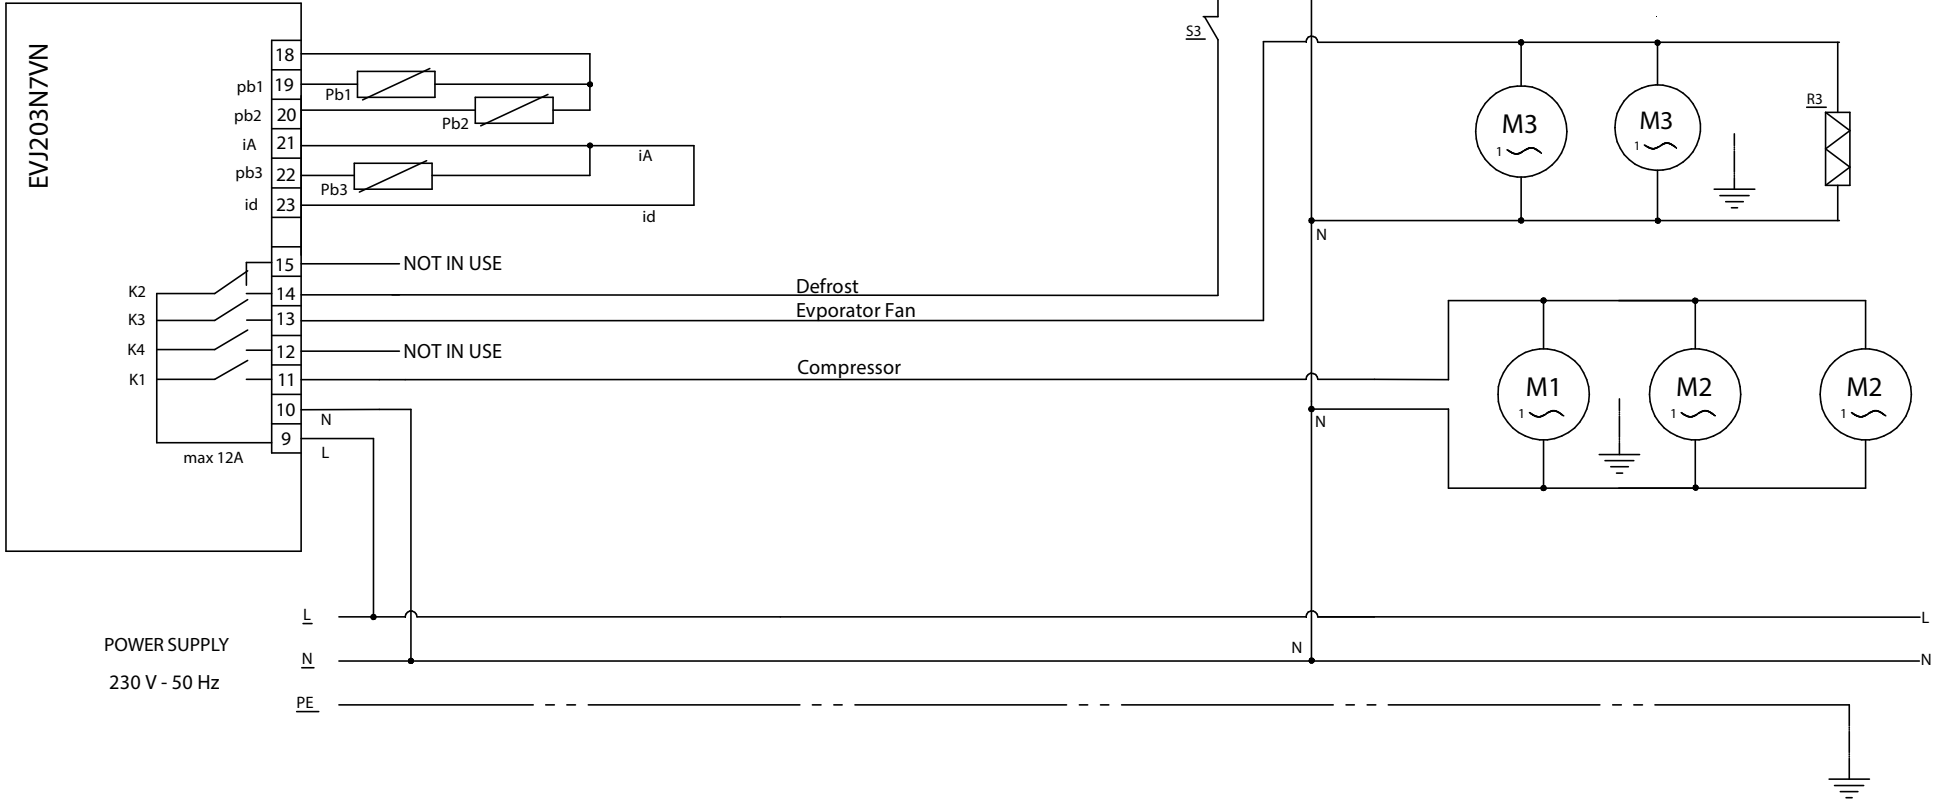

DESCRIPTIONS

- | | |
|-----------------------|--------------------|
| S3: Thermal Protector | M1: Compressor |
| Pb1: Cabin Probe | M2: Condenser Fan |
| Pb2: Evaporator Probe | M3: Evaporator Fan |
| Pb3: Condenser Probe | R1: Defrost Heater |
| | R2: Drain Heater |
| | R3: Frame Heater |

EVCO EVJ203N7VN Model Digital Thermostat

PREMIER PREP TABLE & SALADETTE WIRING DIAGRAM