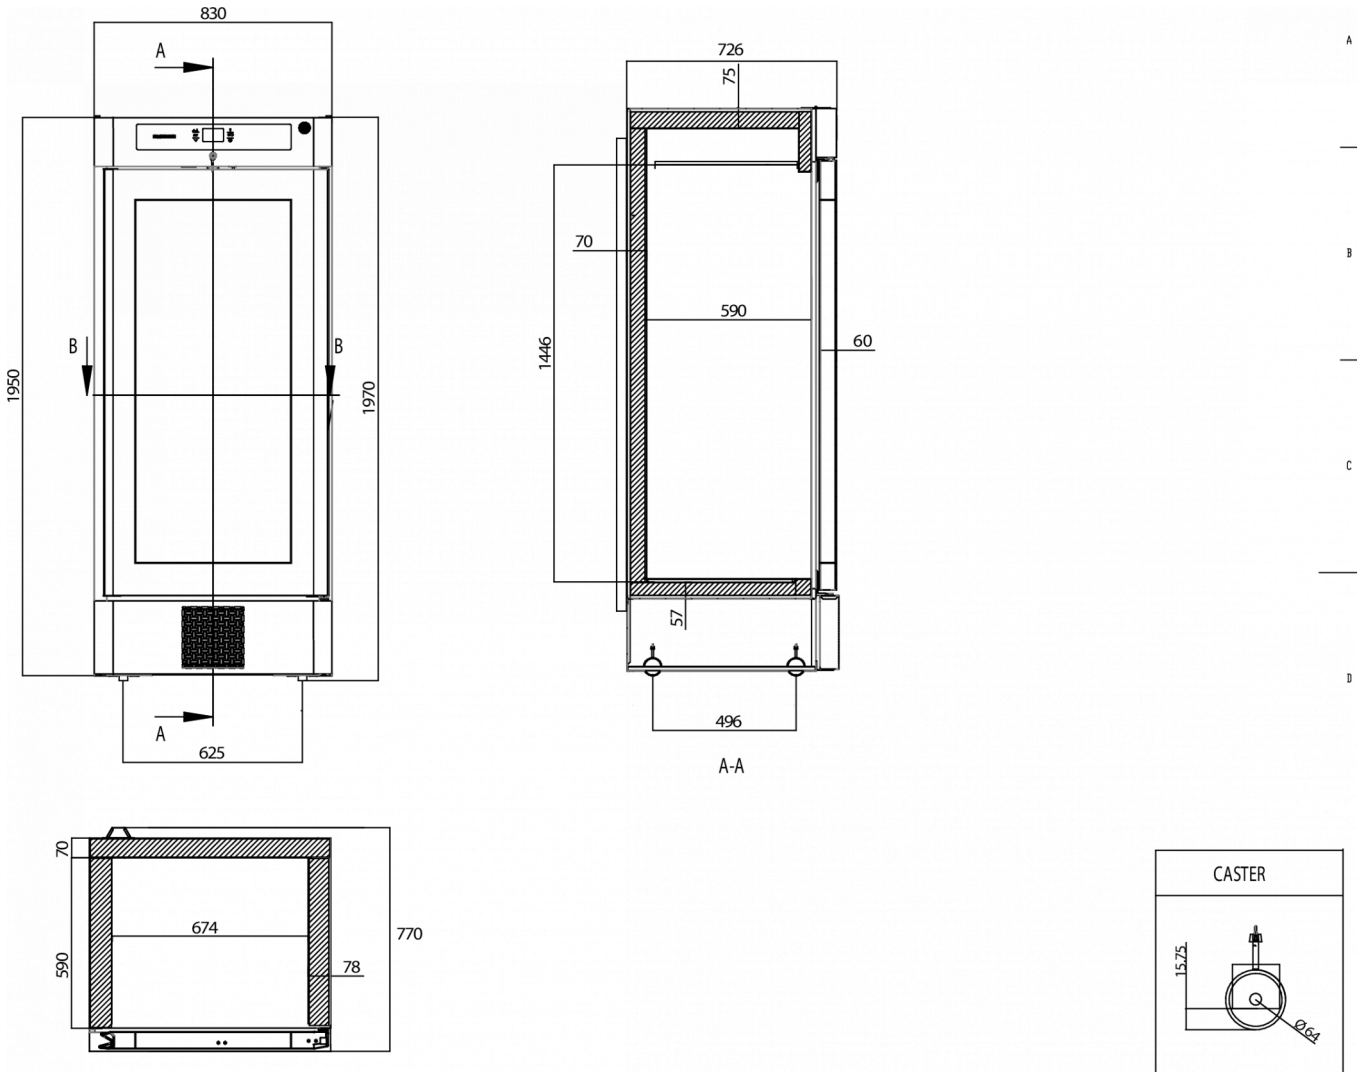

Temperature range	Shelf size	Volume, gross	Net usable volume	Power supply	Connection load	Climate class	Sound level	Ref. capacity (at -10°C)
+2/+12°C	2/1 GN wide	610 l	457 l	230V, 50Hz	120 W	4 (max. ambient temp. of 30 °C with 55% RH)	46 dB(A)	206 W

SHIPPING SPECIFICATIONS

Width (packed)	Depth (packed)	Height (packed)	Volume (packed)	Gross weight	Width	Depth	Height	Net weight
870 mm	795 mm	2,150 mm	1.487 m ³	150 kg	830 mm	770 mm	1,970 mm	135 kg

Disclaimer: Every effort has been made to ensure that the information contained in this spec sheet is accurate at the time of publishing. Hoshizaki Europe BV assumes no responsibility or liability for typographical errors or omissions or for any misinterpretation of the information within the publication and reserves the right to change without notice.